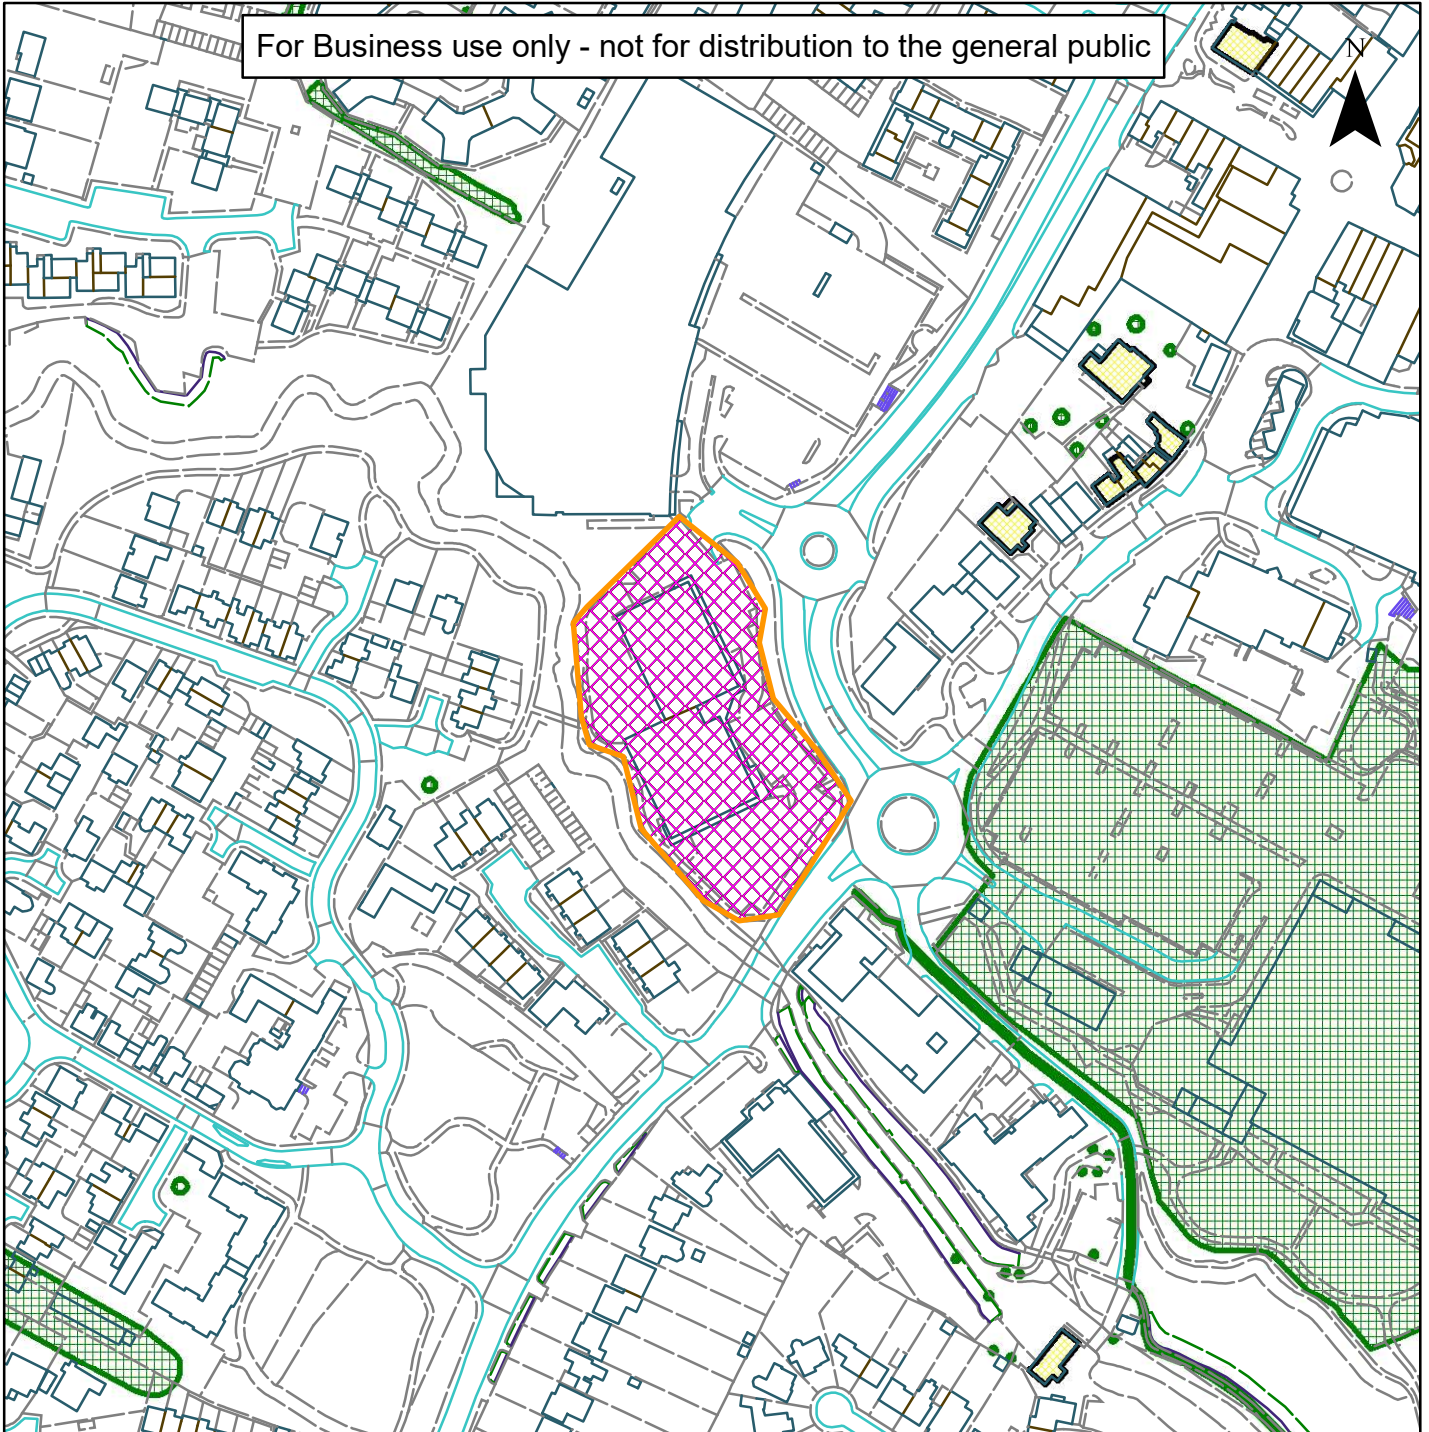

06) DC/21/1413

Horsham
District
Council

Tanbridge Retail Park, Albion Way, Horsham, West Sussex

For Business use only - not for distribution to the general public

Scale: 1:2,500

Reproduced by permission of Ordnance Survey map on behalf of HMSO. © Crown copyright and database rights (2019). Ordnance Survey Licence.100023865